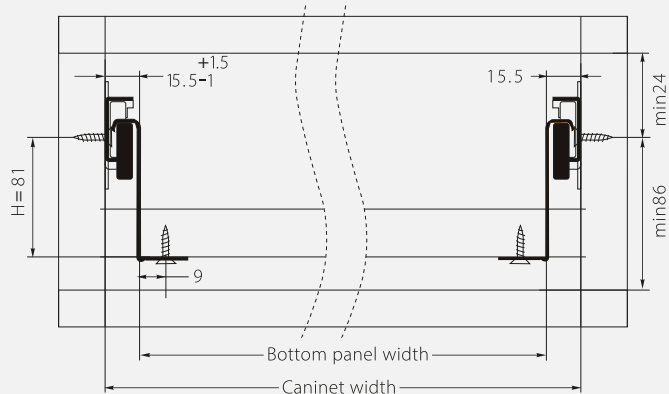

Slide mounting illustration (mm)

Bottom panel width = Cabinet width-31