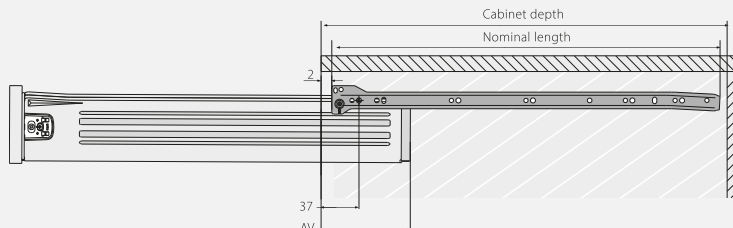

Illustration of the extension loss (Av)

Cabinet depth (Cmin) = Nominal length+3