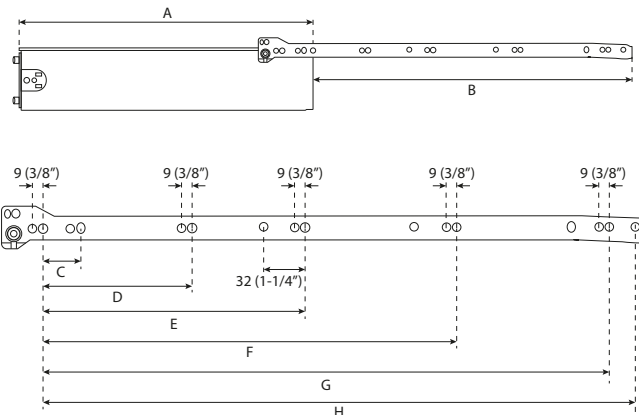

## CORREDERA PARA COCINA H86mm

### Guía de Instalación

Formato sin escala

# 12E

CODE/ CÓDIGO	COLOR	A	B	C	D	E	F	G	H	
12E140A	White /Blanco	13-3/4" / 350mm	10-9/16" / 269mm	1-1/4" / 32mm	5-1/16" / 128mm	8-13/16" / 224mm	-	-	-	10
12E180A	White /Blanco	17-11/16" / 450mm	14-1/8" / 358mm	1-1/4" / 32mm	5-1/16" / 128mm	8-13/16" / 224mm	13-7/8" / 352mm	-	-	10
12E200A	White /Blanco	19-11/16" / 500mm	15-11/16" / 399mm	1-1/4" / 32mm	5-1/16" / 128mm	8-13/16" / 224mm	13-7/8" / 352mm	17-5/8" / 448mm	-	10
12E220A	White /Blanco	21-5/8" / 550mm	17-7/16" / 443mm	1-1/4" / 32mm	5-1/16" / 128mm	8-13/16" / 224mm	13-7/8" / 352mm	17-5/8" / 448mm	18-7/8" / 480mm	10
12E180C	Gray /Gris	17-11/16" / 450mm	14-1/8" / 358mm	1-1/4" / 32mm	5-1/16" / 128mm	8-13/16" / 224mm	13-7/8" / 352mm	-	-	10
12E200C	Gray /Gris	19-11/16" / 500mm	15-11/16" / 399mm	1-1/4" / 32mm	5-1/16" / 128mm	8-13/16" / 224mm	13-7/8" / 352mm	17-5/8" / 448mm	-	10
12E220C	Gray /Gris	21-5/8" / 550mm	17-7/16" / 443mm	1-1/4" / 32mm	5-1/16" / 128mm	8-13/16" / 224mm	13-7/8" / 352mm	17-5/8" / 448mm	18-7/8" / 480mm	10

#### Slide mounting illustration (mm)

Bottom panel width = Cabinet width-31