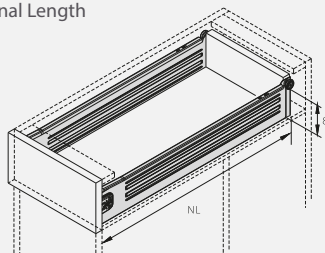

### Guía de Instalación

Formato sin escala

# 12E

CODE/ CÓDIGO	COLOR	A	B	C	D	E	F	G	H	
12E140A	White /Blanco	13-3/4" / 350mm	10-9/16" / 269mm	1-1/4" / 32mm	5-1/16" / 128mm	8-13/16" / 224mm	-	-	-	10
12E180A	White /Blanco	17-11/16" / 450mm	14-1/8" / 358mm	1-1/4" / 32mm	5-1/16" / 128mm	8-13/16" / 224mm	13-7/8" / 352mm	-	-	10
12E200A	White /Blanco	19-11/16" / 500mm	15-11/16" / 399mm	1-1/4" / 32mm	5-1/16" / 128mm	8-13/16" / 224mm	13-7/8" / 352mm	17-5/8" / 448mm	-	10
12E220A	White /Blanco	21-5/8" / 550mm	17-7/16" / 443mm	1-1/4" / 32mm	5-1/16" / 128mm	8-13/16" / 224mm	13-7/8" / 352mm	17-5/8" / 448mm	18-7/8" / 480mm	10
12E180C	Gray /Gris	17-11/16" / 450mm	14-1/8" / 358mm	1-1/4" / 32mm	5-1/16" / 128mm	8-13/16" / 224mm	13-7/8" / 352mm	-	-	10
12E200C	Gray /Gris	19-11/16" / 500mm	15-11/16" / 399mm	1-1/4" / 32mm	5-1/16" / 128mm	8-13/16" / 224mm	13-7/8" / 352mm	17-5/8" / 448mm	-	10
12E220C	Gray /Gris	21-5/8" / 550mm	17-7/16" / 443mm	1-1/4" / 32mm	5-1/16" / 128mm	8-13/16" / 224mm	13-7/8" / 352mm	17-5/8" / 448mm	18-7/8" / 480mm	10

#### Space requirement

NL= Nominal Length