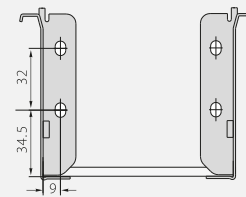

CORREDERAS

CORREDERA PARA COCINA H86mm

Guía de Instalación

Formato sin escala

12E

CODE/ CÓDIGO	COLOR	A	B	C	D	E	F	G	H	
12E140A	White /Blanco	13-3/4" / 350mm	10-9/16" / 269mm	1-1/4" / 32mm	5-1/16" / 128mm	8-13/16" / 224mm	-	-	-	10
12E180A	White /Blanco	17-11/16" / 450mm	14-1/8" / 358mm	1-1/4" / 32mm	5-1/16" / 128mm	8-13/16" / 224mm	13-7/8" / 352mm	-	-	10
12E200A	White /Blanco	19-11/16" / 500mm	15-11/16" / 399mm	1-1/4" / 32mm	5-1/16" / 128mm	8-13/16" / 224mm	13-7/8" / 352mm	17-5/8" / 448mm	-	10
12E220A	White /Blanco	21-5/8" / 550mm	17-7/16" / 443mm	1-1/4" / 32mm	5-1/16" / 128mm	8-13/16" / 224mm	13-7/8" / 352mm	17-5/8" / 448mm	18-7/8" / 480mm	10
12E180C	Gray /Gris	17-11/16" / 450mm	14-1/8" / 358mm	1-1/4" / 32mm	5-1/16" / 128mm	8-13/16" / 224mm	13-7/8" / 352mm	-	-	10
12E200C	Gray /Gris	19-11/16" / 500mm	15-11/16" / 399mm	1-1/4" / 32mm	5-1/16" / 128mm	8-13/16" / 224mm	13-7/8" / 352mm	17-5/8" / 448mm	-	10
12E220C	Gray /Gris	21-5/8" / 550mm	17-7/16" / 443mm	1-1/4" / 32mm	5-1/16" / 128mm	8-13/16" / 224mm	13-7/8" / 352mm	17-5/8" / 448mm	18-7/8" / 480mm	10

Space requirement

NL= Nominal Length

Illustration of the extension loss (Av)

Cabinet depth (Cmin) = Nominal length+3

Slide mounting illustration (mm)

Bottom panel width = Cabinet width-31

Front connector

Back

Adjustment