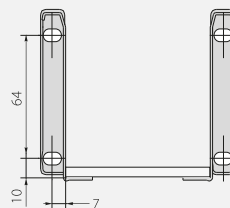

Front connector