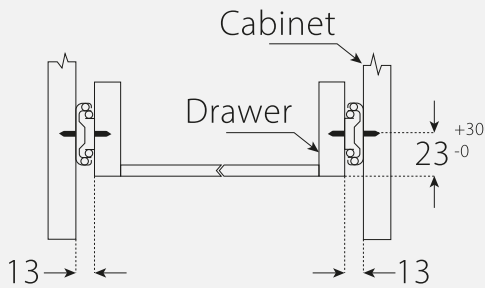

CORREDERAS

CORREDERA H35

Guía de Instalación

Formato sin escala

3508BZ

CODE/ CÓDIGO	A	B	C	D	E	F	G	H	
3508BZ250	9-13/16" / 250mm	9-13/16" / 250mm	3-3/4" / 96mm	1-5/8" / 41mm	-	-	5-3/16" / 131mm	7-11/16" / 195mm	20
3508BZ300	11-13/16" / 300mm	11-13/16" / 300mm	3-3/4" / 96mm	2-1/16" / 53mm	4-9/16" / 116mm	-	7-1/8" / 181mm	9-5/8" / 245mm	20
3508BZ350	13-3/4" / 350mm	13-3/4" / 350mm	5" / 127mm	1-1/4" / 32mm	3-3/4" / 96mm	5" / 127mm	9-3/16" / 234mm	11-3/4" / 298mm	20
3508BZ400	15-3/2" / 400mm	15-3/2" / 400mm	6-5/16" / 160mm	2-1/4" / 57mm	4-3/4" / 121mm	6" / 153mm	11-1/16" / 281mm	13-9/16" / 345mm	20
3508BZ450	17-11/16" / 450mm	17-11/16" / 450mm	6-1/4" / 159mm	1-1/4" / 32mm	3-3/4" / 96mm	5" / 127mm	13-1/8" / 334mm	15-1/16" / 398mm	20
3508BZ500	19-11/16" / 500mm	19-11/16" / 500mm	7-9/16" / 192mm	2-3/8" / 60mm	4-7/8" / 124mm	6-1/8" / 156mm	15" / 381mm	17-1/2" / 445mm	20
3508BZ550	21-5/8" / 550mm	21-5/8" / 550mm	8-7/16" / 214mm	3-1/8" / 80mm	5-11/16" / 145mm	6-15/16" / 176mm	17" / 432mm	19-1/2" / 496mm	20

Space requirement/ Requerimiento de espacio

Installation dimensions/ Dimensiones de instalación (mm)