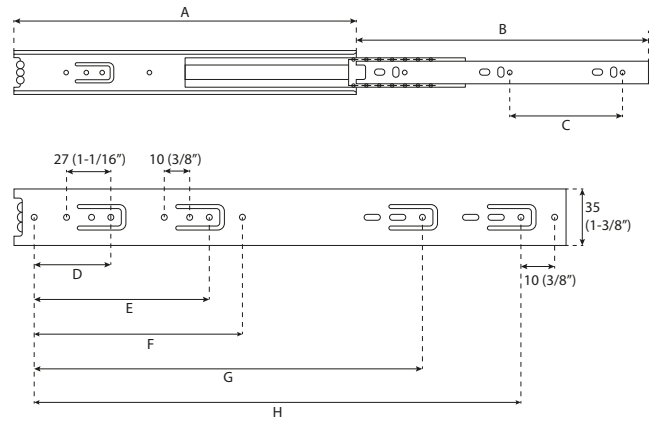

CORREDERAS

CORREDERA H35

Guía de Instalación

Formato sin escala

3508BZ

CODE/ CÓDIGO	A	B	C	D	E	F	G	H	
3508BZ250	9-13/16" / 250mm	9-13/16" / 250mm	3-3/4" / 96mm	1-5/8" / 41mm	-	-	5-3/16" / 131mm	7-11/16" / 195mm	20
3508BZ300	11-13/16" / 300mm	11-13/16" / 300mm	3-3/4" / 96mm	2-1/16" / 53mm	4-9/16" / 116mm	-	7-1/8" / 181mm	9-5/8" / 245mm	20
3508BZ350	13-3/4" / 350mm	13-3/4" / 350mm	5" / 127mm	1-1/4" / 32mm	3-3/4" / 96mm	5" / 127mm	9-3/16" / 234mm	11-3/4" / 298mm	20
3508BZ400	15-3/2" / 400mm	15-3/2" / 400mm	6-5/16" / 160mm	2-1/4" / 57mm	4-3/4" / 121mm	6" / 153mm	11-1/16" / 281mm	13-9/16" / 345mm	20
3508BZ450	17-11/16" / 450mm	17-11/16" / 450mm	6-1/4" / 159mm	1-1/4" / 32mm	3-3/4" / 96mm	5" / 127mm	13-1/8" / 334mm	15-1/16" / 398mm	20
3508BZ500	19-11/16" / 500mm	19-11/16" / 500mm	7-9/16" / 192mm	2-3/8" / 60mm	4-7/8" / 124mm	6-1/8" / 156mm	15" / 381mm	17-1/2" / 445mm	20
3508BZ550	21-5/8" / 550mm	21-5/8" / 550mm	8-7/16" / 214mm	3-1/8" / 80mm	5-11/16" / 145mm	6-15/16" / 176mm	17" / 432mm	19-1/2" / 496mm	20

Space requirement/ Requerimiento de espacio

Installation dimensions/ Dimensiones de instalación (mm)