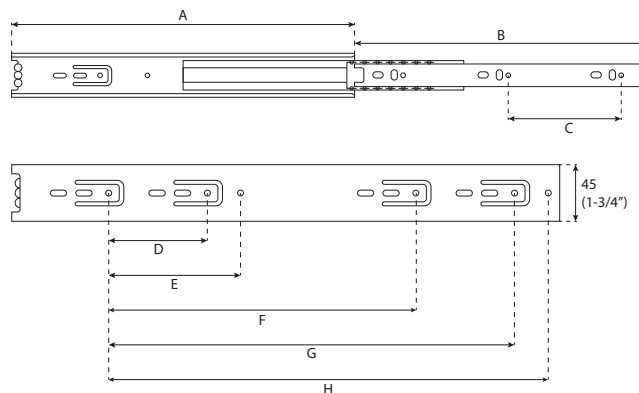

CORREDERAS

CORREDERA H45

Guía de Instalación

Formato sin escala

4501BZ

CODE/ CÓDIGO	A	B	C	D	E	F	G	H	
4501BZ250	9-13/16" / 250mm	9-13/16" / 250mm	3-3/4" / 96mm	-	1-1/4" / 32mm	3-3/4" / 95mm	6-1/4" / 159mm	7-5/16" / 186mm	15
4501BZ300	11-13/16" / 300mm	11-13/16" / 300mm	3-3/4" / 96mm	-	1-1/4" / 32mm	4-15/16" / 125mm	7-1/2" / 190mm	8-9/16" / 217mm	15
4501BZ350	13-3/4" / 350mm	13-3/4" / 350mm	5-1/16" / 128mm	2-1/2" / 63mm	3-3/4" / 95mm	7-1/2" / 190mm	10-1/16" / 255mm	11-1/16" / 281mm	15
4501BZ400	15-3/2" / 400mm	15-3/2" / 400mm	5-1/16" / 128mm	2-1/2" / 63mm	3-3/4" / 95mm	8-3/4" / 223mm	11-5/16" / 287mm	12-3/8" / 314mm	15
4501BZ450	17-11/16" / 450mm	17-11/16" / 450mm	6-5/16" / 160mm	2-1/2" / 63mm	3-3/4" / 95mm	11-5/16" / 287mm	13-13/16" / 351mm	14-15/16" / 379mm	15
4501BZ500	19-11/16" / 500mm	19-11/16" / 500mm	7-9/16" / 192mm	2-1/2" / 63mm	3-3/4" / 95mm	12-5/8" / 320mm	15-1/16" / 383mm	16-3/16" / 411mm	15
4501BZ550	21-5/8" / 550mm	21-5/8" / 550mm	7-9/16" / 192mm	2-1/2" / 64mm	3-3/4" / 96mm	15-1/8" / 384mm	17-5/8" / 448mm	18-11/16" / 475mm	15
4501BZ600	23-5/8" / 600mm	23-5/8" / 600mm	7-9/16" / 192mm	2-1/2" / 64mm	3-3/4" / 96mm	16-3/8" / 416mm	18-7/8" / 480mm	19-15/16" / 506mm	15

Space requirement/ Requerimiento de espacio

Installation dimensions/ Dimensiones de instalación (mm)