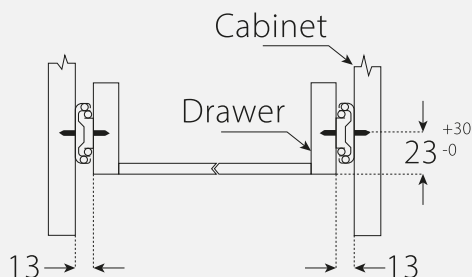

CORREDERAS

CORREDERA H45

Guía de Instalación

Formato sin escala

4501BZ

CODE/ CÓDIGO	A	B	C	D	E	F	G	H	
4501BZ250	9-13/16" / 250mm	9-13/16" / 250mm	3-3/4" / 96mm	-	1-1/4" / 32mm	3-3/4" / 95mm	6-1/4" / 159mm	7-5/16" / 186mm	15
4501BZ300	11-13/16" / 300mm	11-13/16" / 300mm	3-3/4" / 96mm	-	1-1/4" / 32mm	4-15/16" / 125mm	7-1/2" / 190mm	8-9/16" / 217mm	15
4501BZ350	13-3/4" / 350mm	13-3/4" / 350mm	5-1/16" / 128mm	2-1/2" / 63mm	3-3/4" / 95mm	7-1/2" / 190mm	10-1/16" / 255mm	11-1/16" / 281mm	15
4501BZ400	15-3/2" / 400mm	15-3/2" / 400mm	5-1/16" / 128mm	2-1/2" / 63mm	3-3/4" / 95mm	8-3/4" / 223mm	11-5/16" / 287mm	12-3/8" / 314mm	15
4501BZ450	17-11/16" / 450mm	17-11/16" / 450mm	6-5/16" / 160mm	2-1/2" / 63mm	3-3/4" / 95mm	11-5/16" / 287mm	13-13/16" / 351mm	14-15/16" / 379mm	15
4501BZ500	19-11/16" / 500mm	19-11/16" / 500mm	7-9/16" / 192mm	2-1/2" / 63mm	3-3/4" / 95mm	12-5/8" / 320mm	15-1/16" / 383mm	16-3/16" / 411mm	15
4501BZ550	21-5/8" / 550mm	21-5/8" / 550mm	7-9/16" / 192mm	2-1/2" / 64mm	3-3/4" / 96mm	15-1/8" / 384mm	17-5/8" / 448mm	18-11/16" / 475mm	15
4501BZ600	23-5/8" / 600mm	23-5/8" / 600mm	7-9/16" / 192mm	2-1/2" / 64mm	3-3/4" / 96mm	16-3/8" / 416mm	18-7/8" / 480mm	19-15/16" / 506mm	15

Space requirement/ Requerimiento de espacio

Installation dimensions/ Dimensiones de instalación (mm)