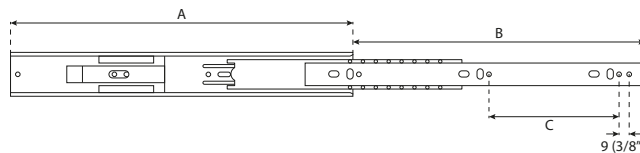

CORREDERAS

CIERRE SUAVE ACERO INOX H45

Guía de Instalación

Formato sin escala

4505SS

CODE/ CÓDIGO	A	B	C	D	E	F	G	H	
4505SS300	11-13/16" / 300mm	11-13/16" / 300mm	3-3/4" / 96mm	3-7/16" / 87mm	5-5/16" / 135mm	7-11/16" / 195mm	-	10-3/16" / 258mm	15
4505SS350	13-3/4" / 350mm	13-3/4" / 350mm	3-3/4" / 96mm	3-7/16" / 87mm	5-1/4" / 134mm	7-11/16" / 196mm	-	12-3/16" / 309mm	15
4505SS400	15-3/2" / 400mm	15-3/2" / 400mm	5-1/16" / 128mm	3-7/16" / 87mm	5-1/4" / 134mm	7-13/16" / 198mm	11-5/8" / 295mm	14-5/16" / 364mm	15
4505SS450	17-11/16" / 450mm	17-11/16" / 450mm	6-5/16" / 160mm	3-7/16" / 88mm	5-3/8" / 136mm	7-7/8" / 200mm	13-9/16" / 345mm	16-1/8" / 409mm	15
4505SS500	19-11/16" / 500mm	19-11/16" / 500mm	7-9/16" / 192mm	3-9/16" / 91mm	5-1/2" / 139mm	8" / 203mm	14-1/4" / 362mm	17-15/16" / 455mm	15
4505SS550	21-5/8" / 550mm	21-5/8" / 550mm	8-13/16" / 224mm	3-13/16" / 97mm	5-7/8" / 150mm	8-7/16" / 214mm	17-9/16" / 446mm	20-1/16" / 510mm	15

Space requirement/ Requerimiento de espacio

Installation dimensions/ Dimensiones de instalación (mm)