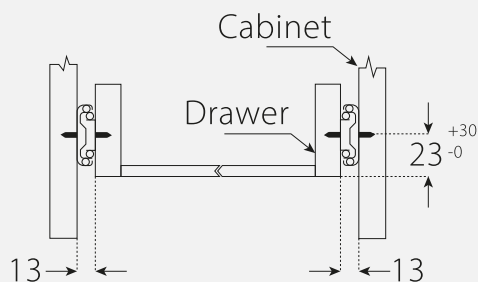

CORREDERAS

CIERRE SUAVE ACERO INOX H45

Guía de Instalación

Formato sin escala

4505SS

CODE/ CÓDIGO	A	B	C	D	E	F	G	H	
4505SS300	11-13/16" / 300mm	11-13/16" / 300mm	3-3/4" / 96mm	3-7/16" / 87mm	5-5/16" / 135mm	7-11/16" / 195mm	-	10-3/16" / 258mm	15
4505SS350	13-3/4" / 350mm	13-3/4" / 350mm	3-3/4" / 96mm	3-7/16" / 87mm	5-1/4" / 134mm	7-11/16" / 196mm	-	12-3/16" / 309mm	15
4505SS400	15-3/2" / 400mm	15-3/2" / 400mm	5-1/16" / 128mm	3-7/16" / 87mm	5-1/4" / 134mm	7-13/16" / 198mm	11-5/8" / 295mm	14-5/16" / 364mm	15
4505SS450	17-11/16" / 450mm	17-11/16" / 450mm	6-5/16" / 160mm	3-7/16" / 88mm	5-3/8" / 136mm	7-7/8" / 200mm	13-9/16" / 345mm	16-1/8" / 409mm	15
4505SS500	19-11/16" / 500mm	19-11/16" / 500mm	7-9/16" / 192mm	3-9/16" / 91mm	5-1/2" / 139mm	8" / 203mm	14-1/4" / 362mm	17-15/16" / 455mm	15
4505SS550	21-5/8" / 550mm	21-5/8" / 550mm	8-13/16" / 224mm	3-13/16" / 97mm	5-7/8" / 150mm	8-7/16" / 214mm	17-9/16" / 446mm	20-1/16" / 510mm	15

Space requirement/ Requerimiento de espacio

Installation dimensions/ Dimensiones de instalación (mm)