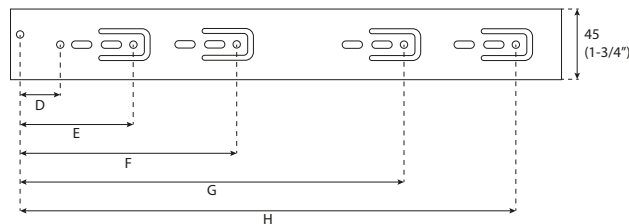

CORREDERAS

CIERRE SUAVE ACERO INOX H45

Guía de Instalación

Formato sin escala

4505SS

CODE/ CÓDIGO	A	B	C	D	E	F	G	H	
4505SS300	11-13/16" / 300mm	11-13/16" / 300mm	3-3/4" / 96mm	3-7/16" / 87mm	5-5/16" / 135mm	7-11/16" / 195mm	-	10-3/16" / 258mm	15
4505SS350	13-3/4" / 350mm	13-3/4" / 350mm	3-3/4" / 96mm	3-7/16" / 87mm	5-1/4" / 134mm	7-11/16" / 196mm	-	12-3/16" / 309mm	15
4505SS400	15-3/2" / 400mm	15-3/2" / 400mm	5-1/16" / 128mm	3-7/16" / 87mm	5-1/4" / 134mm	7-13/16" / 198mm	11-5/8" / 295mm	14-5/16" / 364mm	15
4505SS450	17-11/16" / 450mm	17-11/16" / 450mm	6-5/16" / 160mm	3-7/16" / 88mm	5-3/8" / 136mm	7-7/8" / 200mm	13-9/16" / 345mm	16-1/8" / 409mm	15
4505SS500	19-11/16" / 500mm	19-11/16" / 500mm	7-9/16" / 192mm	3-9/16" / 91mm	5-1/2" / 139mm	8" / 203mm	14-1/4" / 362mm	17-15/16" / 455mm	15
4505SS550	21-5/8" / 550mm	21-5/8" / 550mm	8-13/16" / 224mm	3-13/16" / 97mm	5-7/8" / 150mm	8-7/16" / 214mm	17-9/16" / 446mm	20-1/16" / 510mm	15

Space requirement/ Requerimiento de espacio

Installation dimensions/ Dimensiones de instalación (mm)