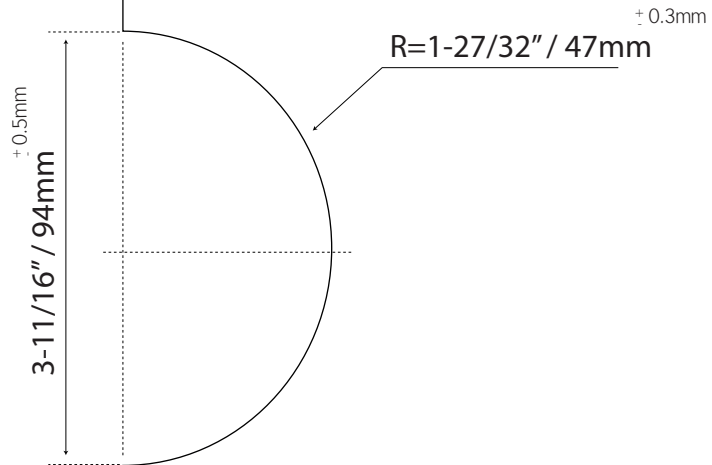

1

CÓDIGO / CODE	SIZE / MEDIDA (A)
W3250-35	1-3/8" / 35mm
W3250-40	1-9/16" / 40mm
W3250-45	1-25/32" / 45mm
W3251-50	1-31/32" / 50mm
W3250-60	2-3/8" / 60mm

2

DOOR CUT /
CORTE DE LA PUERTA

3

POLYURETHANE /
POLIURETANO