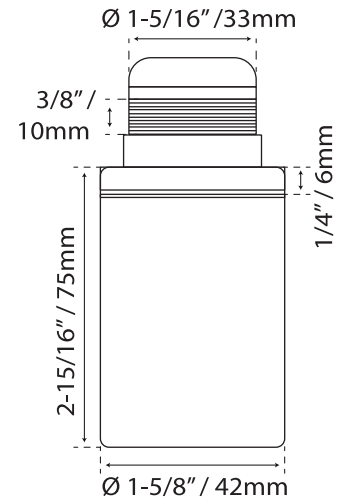

- 180 degree
- 2 way post mounted fitting with swivel fasteners
- 180 grados
- Conector tipo araña de dos perforaciones con soportes giratorios

Glass Cutting Corte