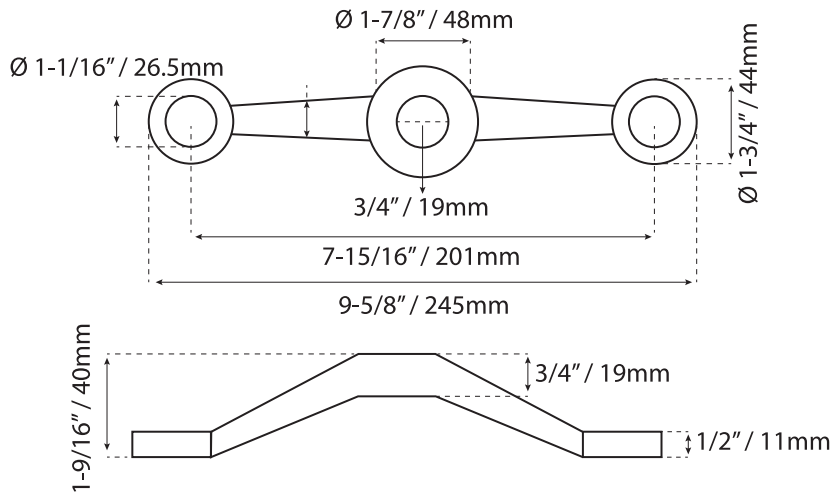

- 180 degree
- 2 way post mounted fitting with swivel fasteners
- 180 grados
- Conector tipo araña de dos perforaciones con soportes giratorios

Glass Cutting Corte