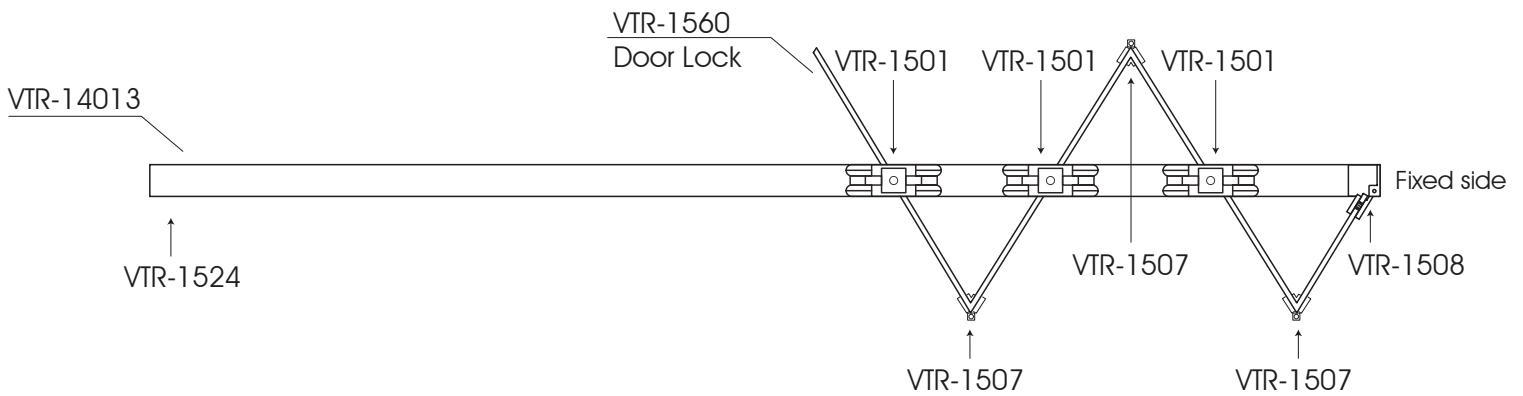

Bi-Folding Glass Wall System 1500

SINGLE SIDE OPENING KIT:

4 DOORS

COD. VTR-1500-4

TRACK 3mt (118")

SUPPLIED WITH:

VTR-14013	Upper track 3mt (118")	1 pza
VTR-1524	Bolt sleeve	1 pza
VTR-1560	Corner lock	1 pza
VTR-1501	Folding door roller	3 pzas
VTR-1507	Glass-to-glass hinge	6 pzas
VTR-1508	Glass mount hinge	2 pzas