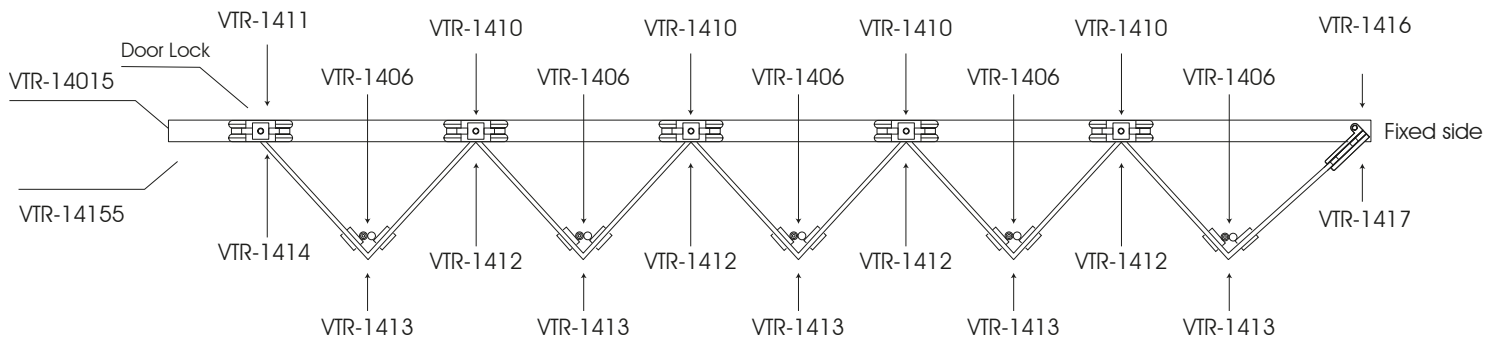

Bi-Folding Glass Wall System 1400

SINGLE SIDE OPENING KIT:

10 DOORS

COD. VTR-1400-10

TRACK 5mt (197")

SUPPLIED WITH:

VTR-14015	Upper track 5mt (197")	1 pza
VTR-14155	Floor guide 5mt (197")	1 pza
VTR-1411	Top single rolling patch	1 pza
VTR-1414	Bottom guide patch	1 pza
VTR-1406	Glass-to-Glass patch	5 pzas
VTR-1413	Bottom Glass-to-Glass lock patch	5 pzas
VTR-1410	Top Glass-to-Glass rolling patch	4 pzas
VTR-1412	Bottom Glass-to-Glass door guide	4 pzas
VTR-1416	Top pivoting patch	1 pza
VTR-1417	Bottom pivoting patch	1 pza