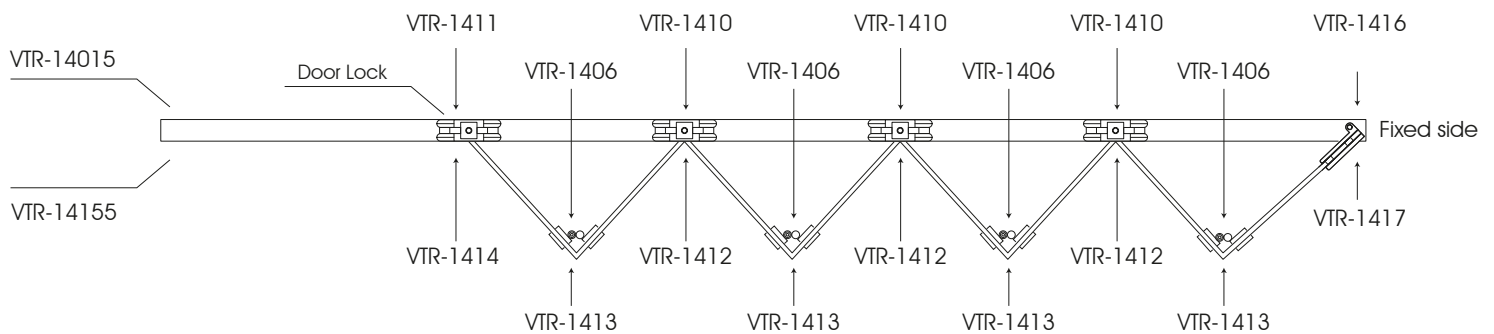

Bi-Folding Glass Wall System 1400

SINGLE SIDE OPENING KIT:

8 DOORS

COD. VTR-1400-8

TRACK 5mt (197")

SUPPLIED WITH:

VTR-14015	Upper track 5mt (197")	1 pza
VTR-14155	Floor guide 5mt (197")	1 pza
VTR-1411	Top single rolling patch	1 pza
VTR-1414	Bottom guide patch	1 pza
VTR-1406	Glass-to-Glass patch	4 pzas
VTR-1413	Bottom Glass-to-Glass lock patch	4 pzas
VTR-1410	Top Glass-to-Glass rolling patch	3 pzas
VTR-1412	Bottom Glass-to-Glass door guide	3 pzas
VTR-1416	Top pivoting patch	1 pza
VTR-1417	Bottom pivoting patch	1 pza