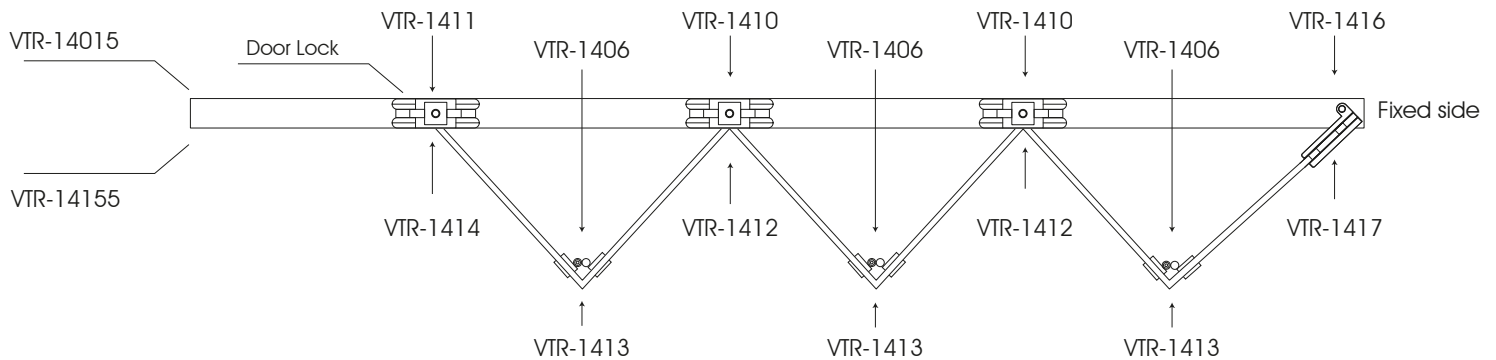

Bi-Folding Glass Wall System 1400

SINGLE SIDE OPENING KIT:

6 DOORS

COD. VTR-1400-6

TRACK 5mt (197")

SUPPLIED WITH:

VTR-14015	Upper track 5mt (197")	1 pza
VTR-14155	Floor guide 5mt (197")	1 pza
VTR-1411	Top single rolling patch	1 pza
VTR-1414	Bottom guide patch	1 pza
VTR-1406	Glass-to-Glass patch	3 pzas
VTR-1413	Bottom Glass-to-Glass lock patch	3 pzas
VTR-1410	Top Glass-to-Glass rolling patch	2 pzas
VTR-1412	Bottom Glass-to-Glass door guide	2 pzas
VTR-1416	Top pivoting patch	1 pza
VTR-1417	Bottom pivoting patch	1 pza