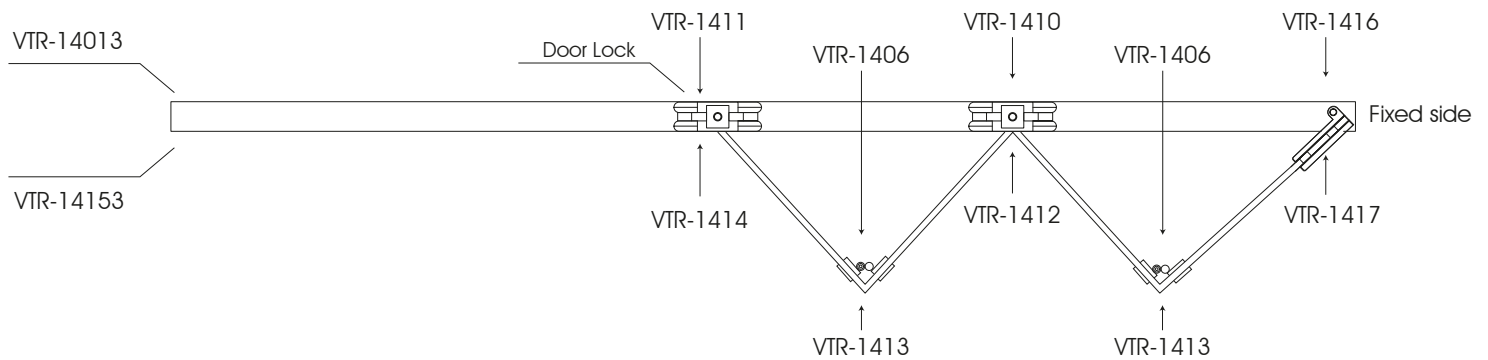

Bi-Folding Glass Wall System 1400

SINGLE SIDE OPENING KIT:

4 DOORS

COD. VTR-1400-4

TRACK 3mt (118")

SUPPLIED WITH:

VTR-14013	Upper track 3mt (118")	1 pza
VTR-14153	Floor guide 3mt (118")	1 pza
VTR-1411	Top single rolling patch	1 pza
VTR-1414	Bottom guide patch	1 pza
VTR-1406	Glass-to-Glass patch	2 pzas
VTR-1413	Bottom Glass-to-Glass lock patch	2 pzas
VTR-1410	Top Glass-to-Glass rolling patch	1 pza
VTR-1412	Bottom Glass-to-Glass door guide	1 pza
VTR-1416	Top pivoting patch	1 pza
VTR-1417	Bottom pivoting patch	1 pza