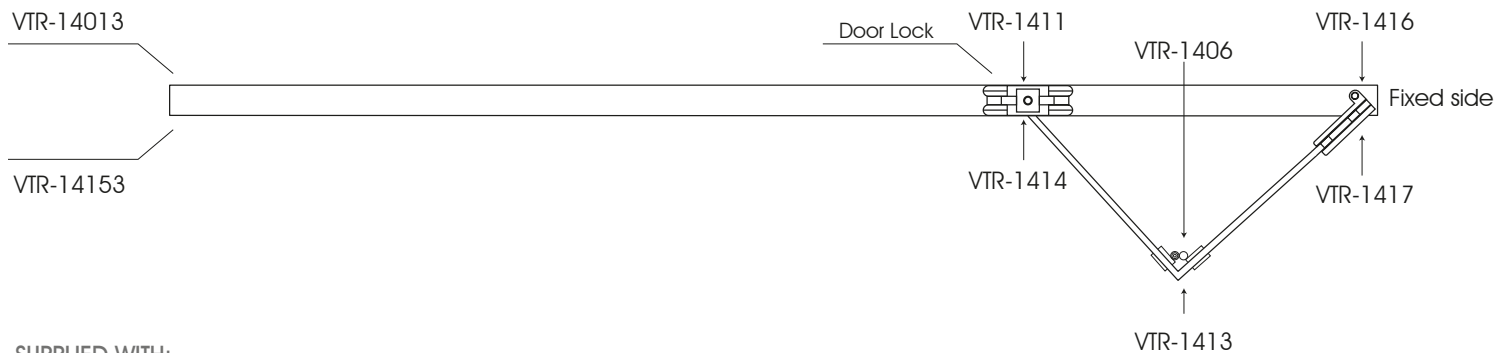

Bi-Folding Glass Wall System 1400

SINGLE SIDE OPENING KIT:

2 DOORS

COD. VTR-1400-2

TRACK 3mt (118")

SUPPLIED WITH:

VTR-14013	Upper track 3mt (118")	1 pza
VTR-14153	Floor guide 3mt (118")	1 pza
VTR-1411	Top single rolling patch	1 pza
VTR-1414	Bottom guide patch	1 pza
VTR-1406	Glass-to-Glass patch	1 pza
VTR-1413	Bottom Glass-to-Glass lock patch	1 pza
VTR-1416	Top pivoting patch	1 pza
VTR-1417	Bottom pivoting patch	1 pza